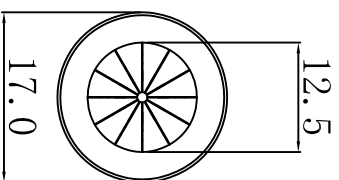

Drawing No	Product Description	Item Number
48-E24-HW03130	Waterproof wire connector	HW03130

Material: PP  
Color: Dark Gray  
Wire Range: Max. #8A. W. G  
Min. #22A. W. G

DIMENSION	TOLERANCES													
0.0 0.00	±0.30													
PRIST ANGLE PROJ		A	NEW PART	<i>oullivan</i>	<i>yu wang</i>	<i>2016/08</i>	DWG. BY	CHK. BY	DATE	APP. BY	UNIT	DWG. NO.		
		LTR.	REVISION RECORD							<i>wang zhiyan</i>	mm	HIWA/QR-JZ-48-E24-HW03130		